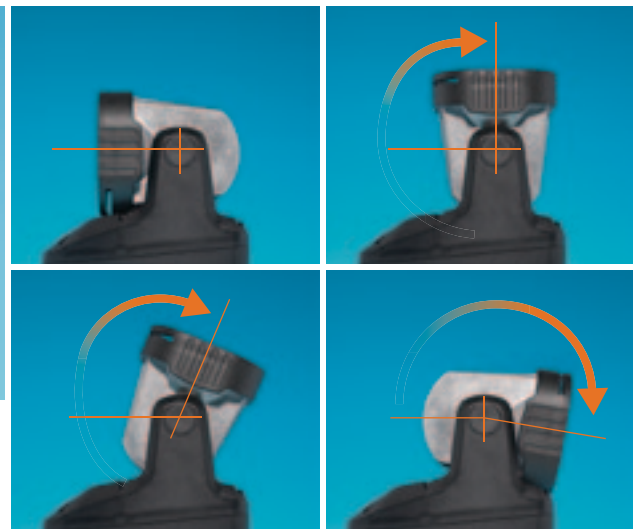

functional

- > primary light is continuously dimmable
- > flashing light function (even when dimmed)
- > secondary light function with 20% brightness
- > real one-hand operation with only one pushbutton
- > constant light output independent of the charge condition of the battery
- > high operational reliability with status indication of the battery charge condition